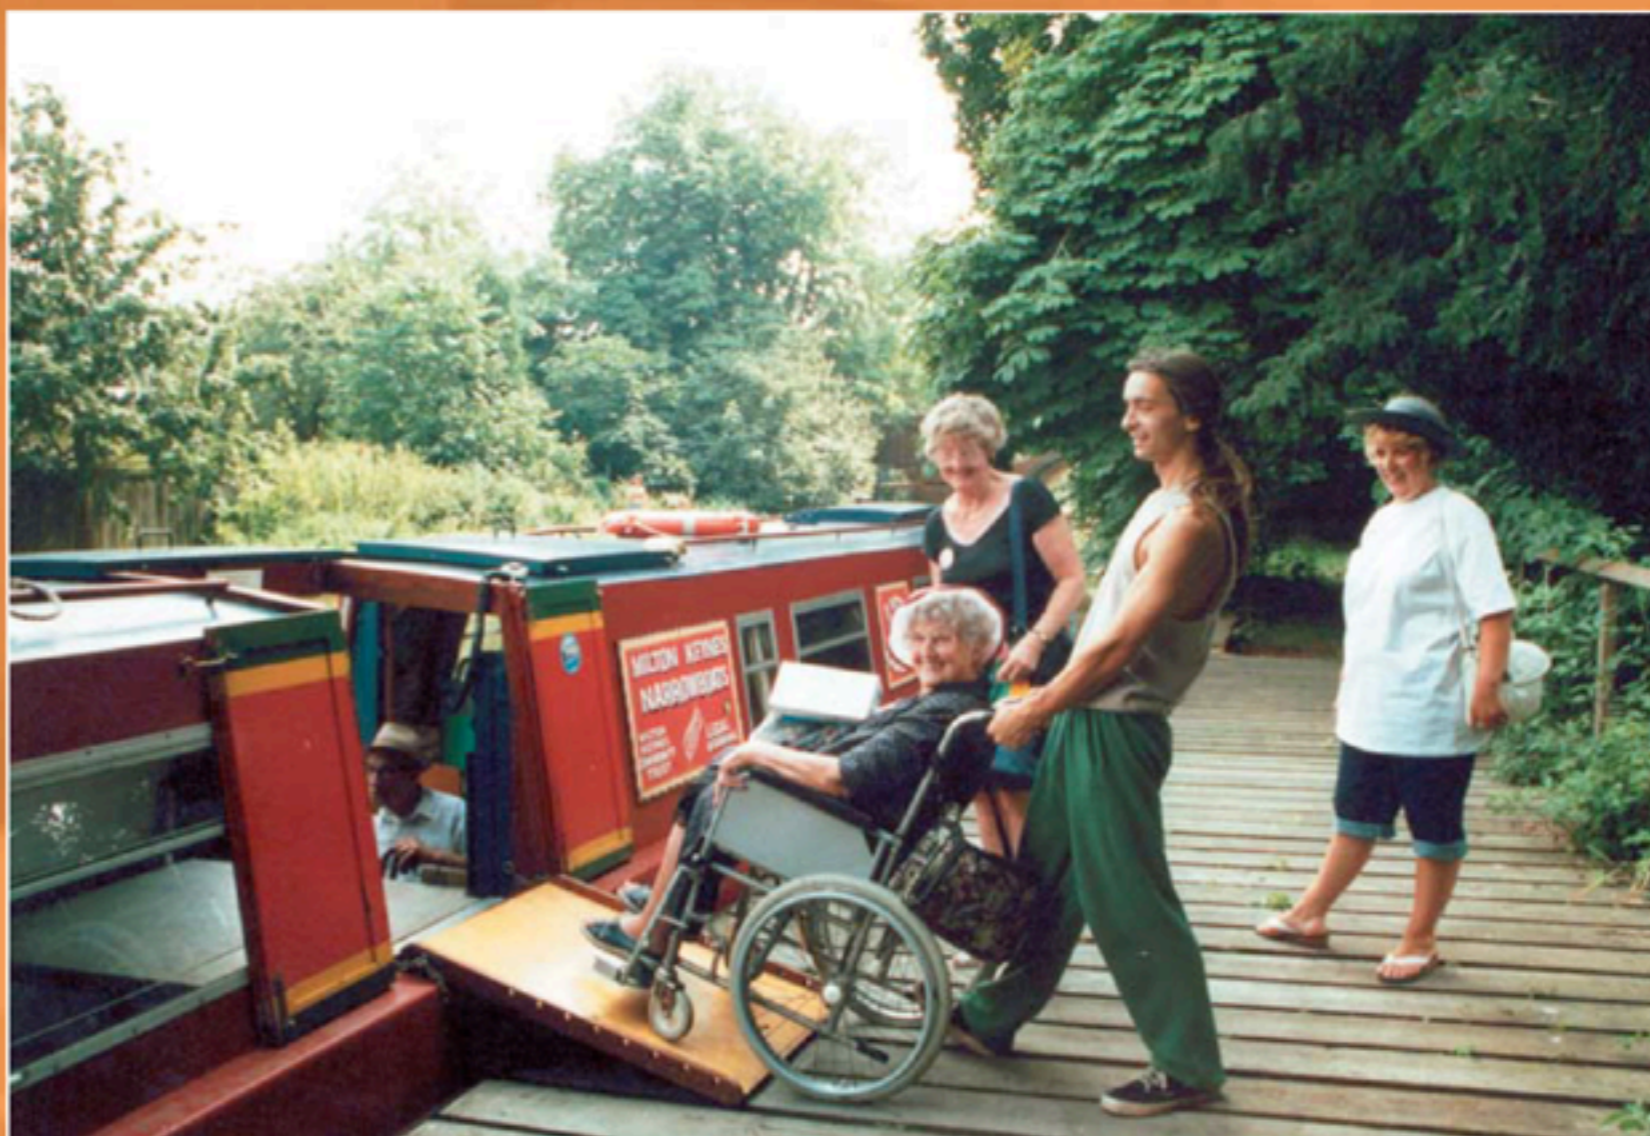

## Milton Keynes Narrowboats

From the early days, the canal at the end of the garden was an enticing opportunity for community involvement.

Though the boat is no longer part of Inter-Action MK, there is still a strong connection with the canal.

Very soon, Milton Keynes Narrowboats Ltd was formed and a new avenue found for engaging young and old alike.

The narrowboat, *Life Enabler*, was all about giving disadvantaged people an experience where they could live and work together and gain confidence - learn, discover and have fun. User groups were many and varied – the logbooks contain many memories of interesting trips.